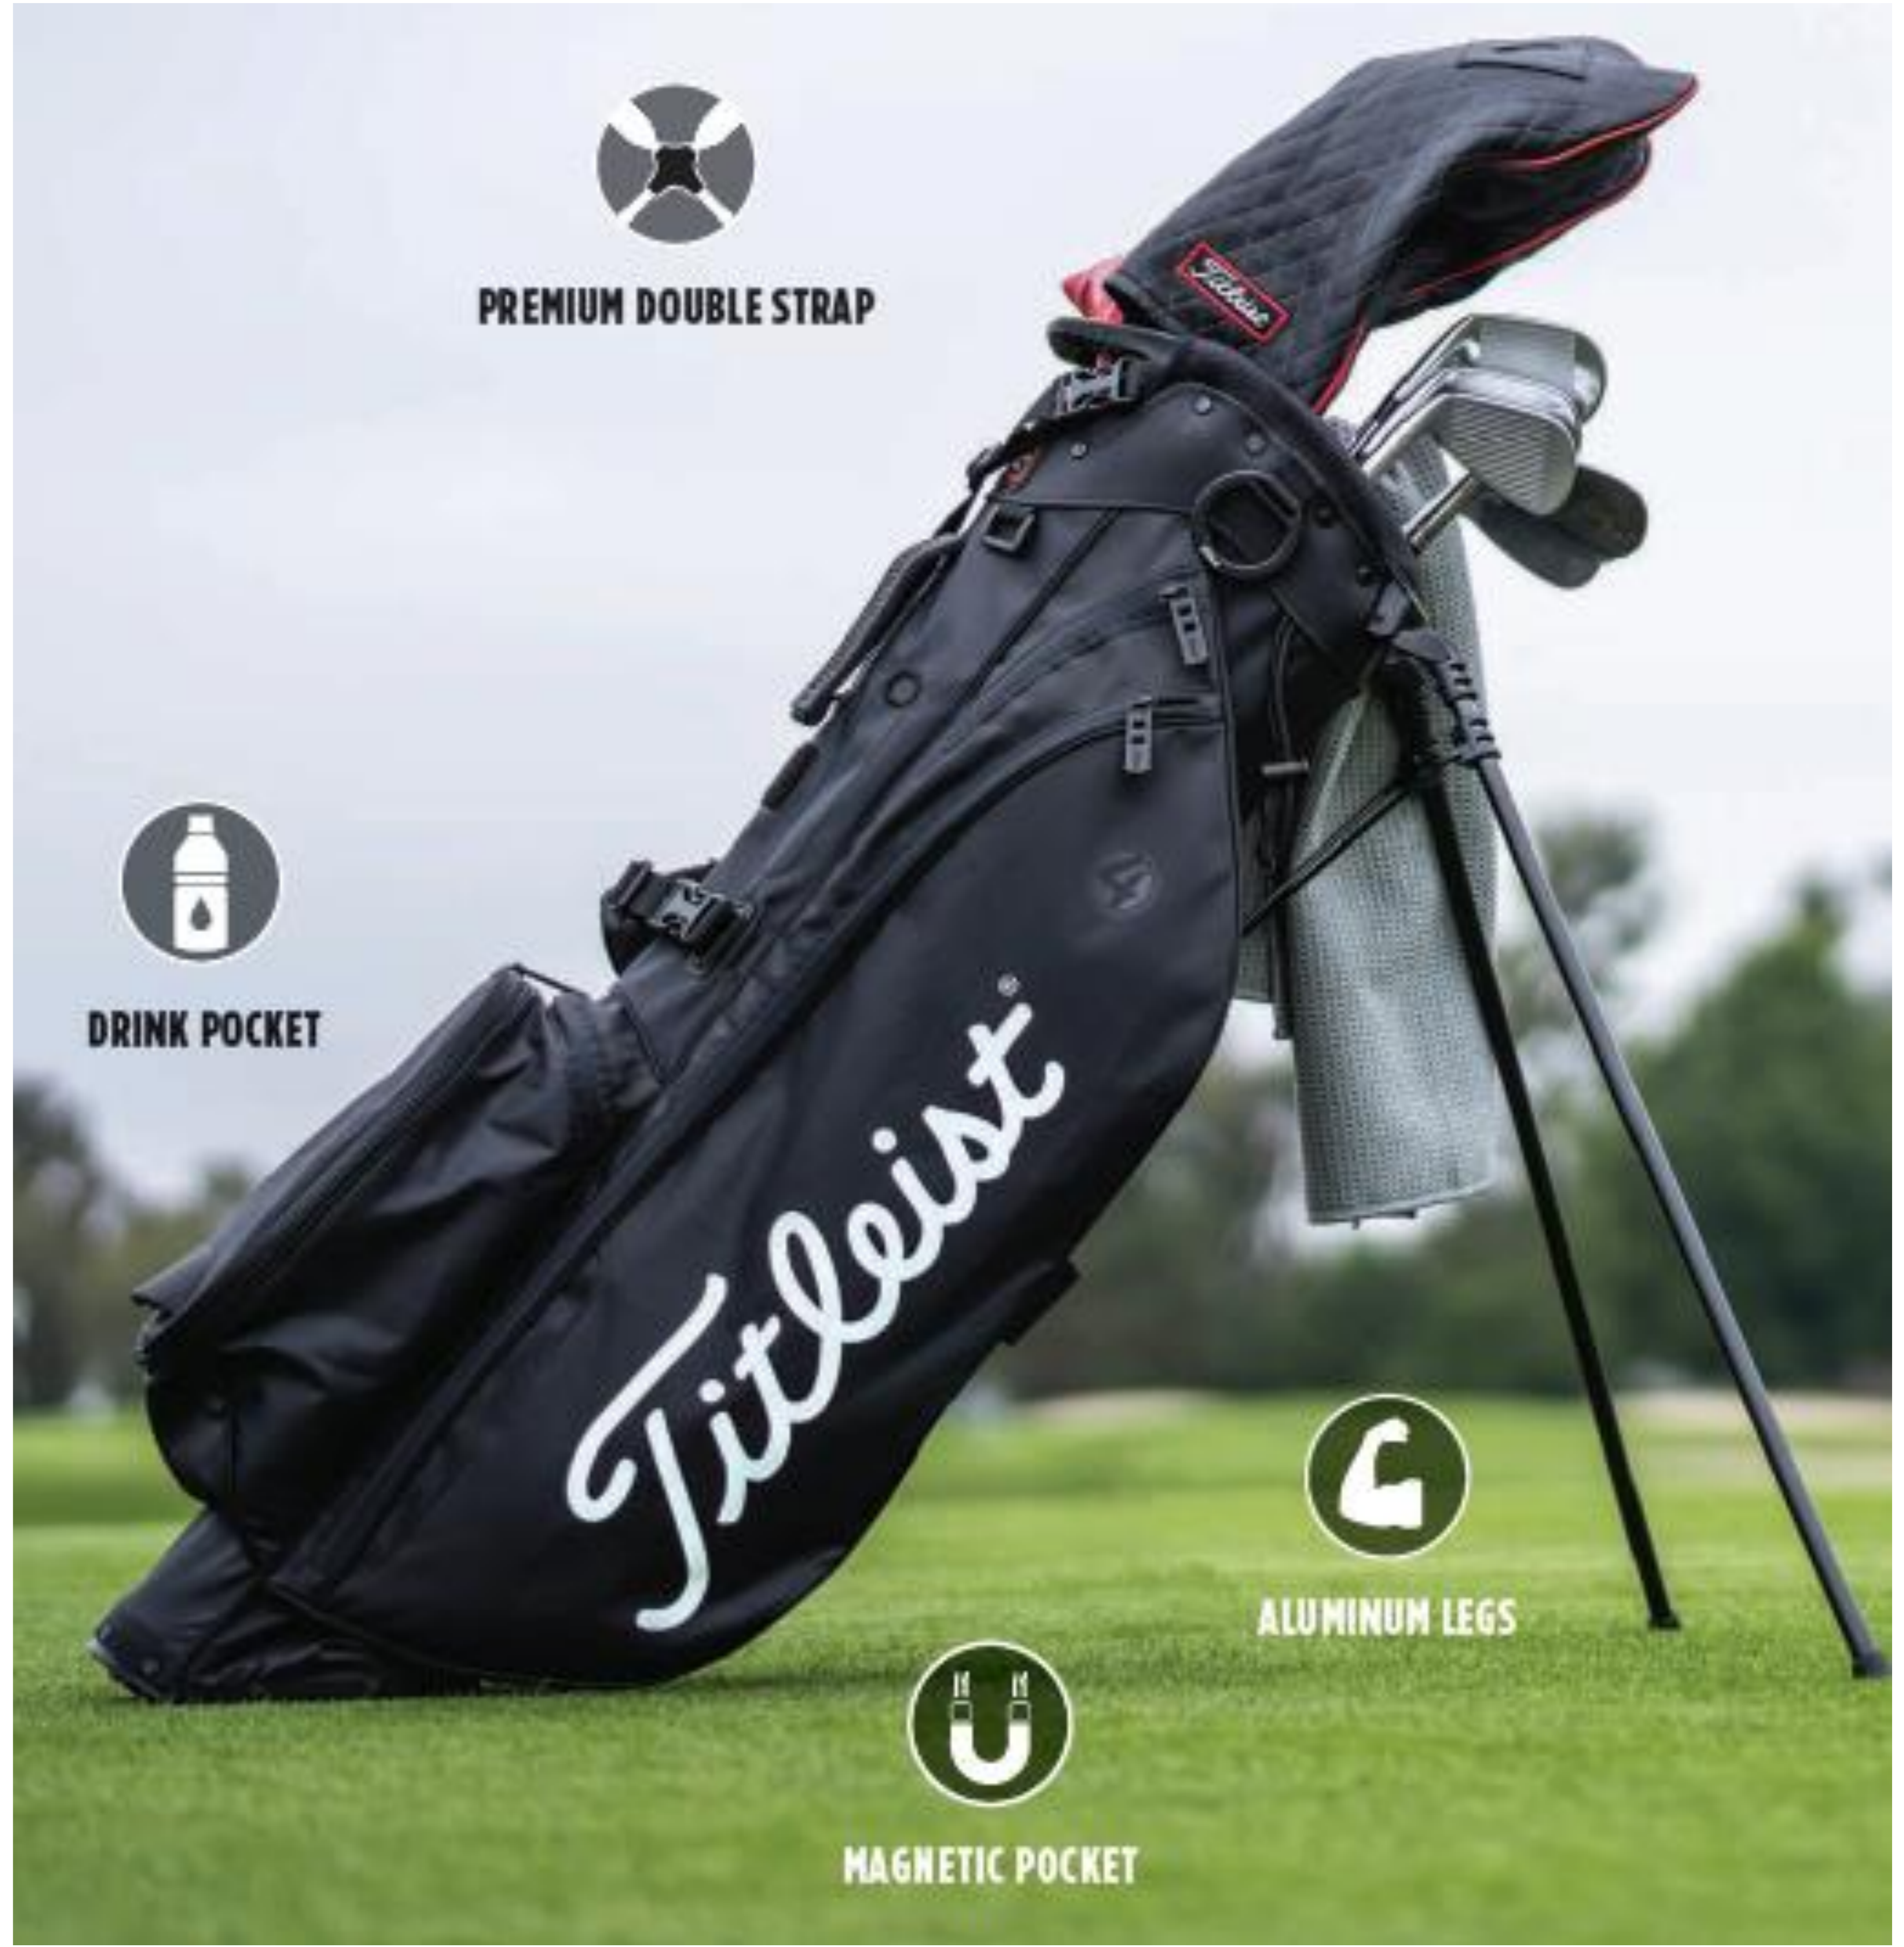

PREMIUM DOUBLE STRAP

DRINK POCKET

ALUMINUM LEGS

MAGNETIC POCKET