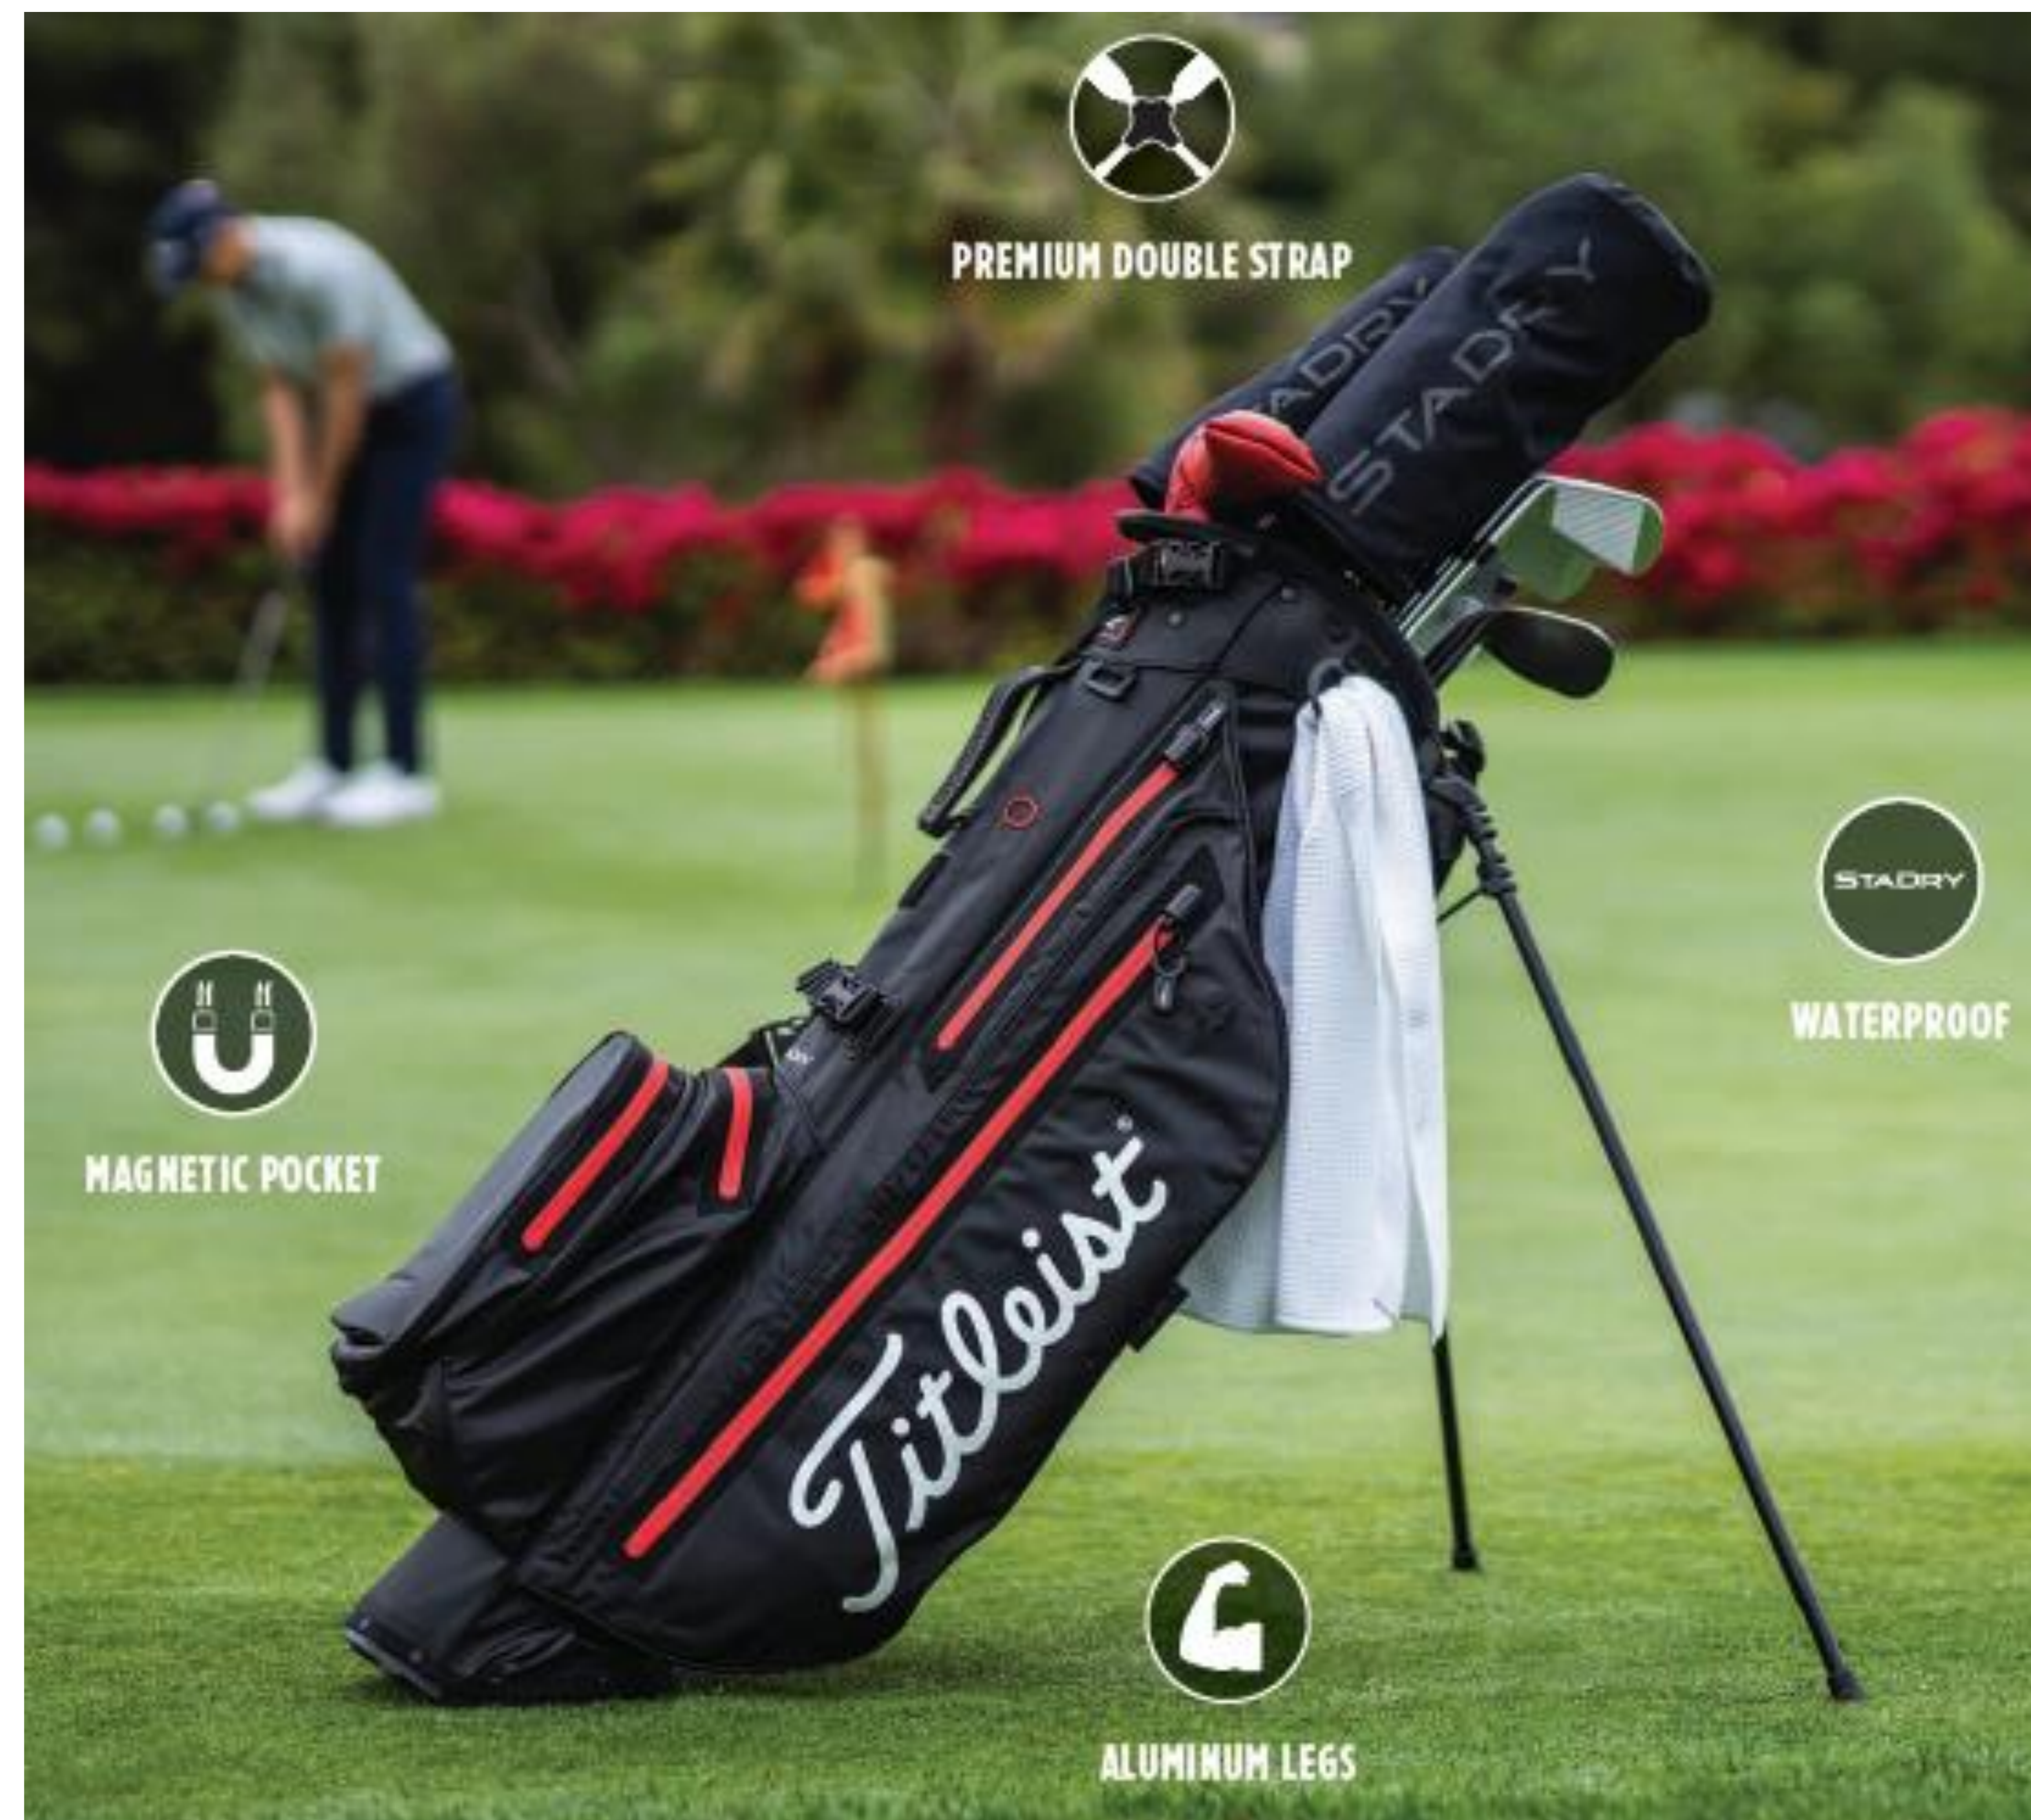

3.8 LBS

7

Premium Double

\$280

All Players Bags Have Removable Ball Pockets

PREMIUM DOUBLE STRAP

MAGNETIC POCKET

WATERPROOF