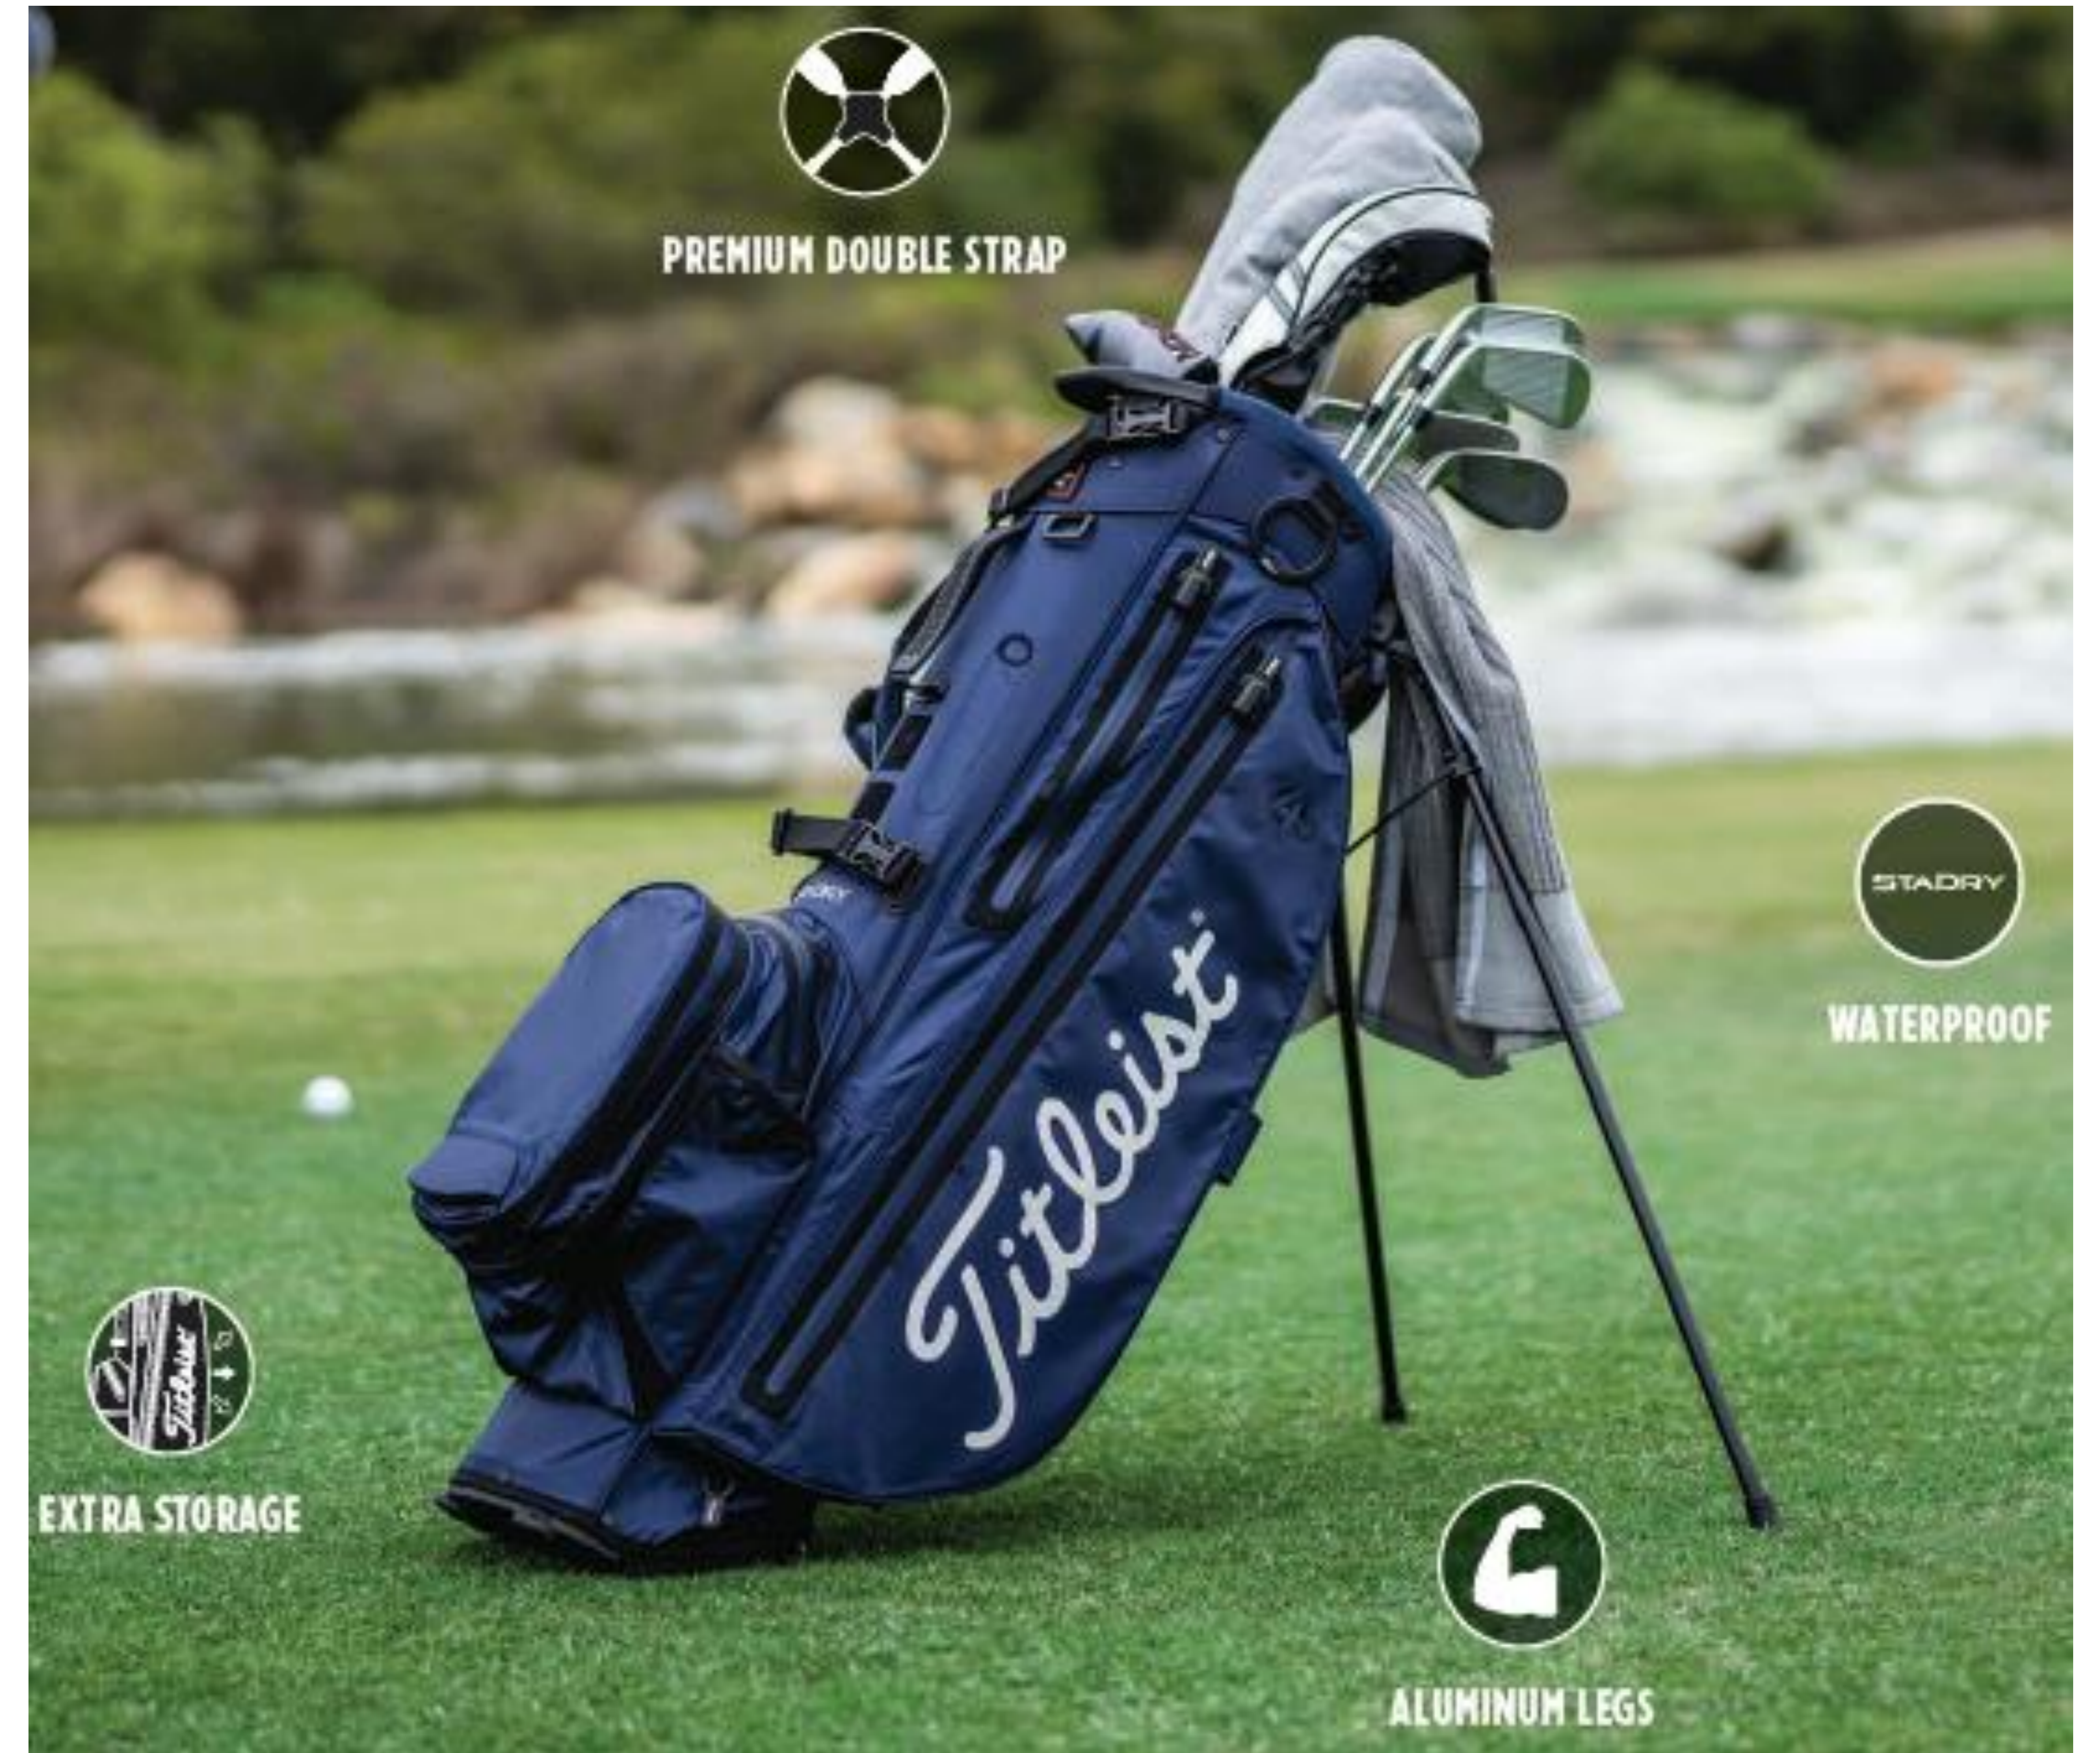

4.2 LBS

8

Premium Double

\$315

All Players Bags Have Removable Ball Pockets

PREMIUM DOUBLE STRAP

STADRY
WATERPROOF

EXTRA STORAGE