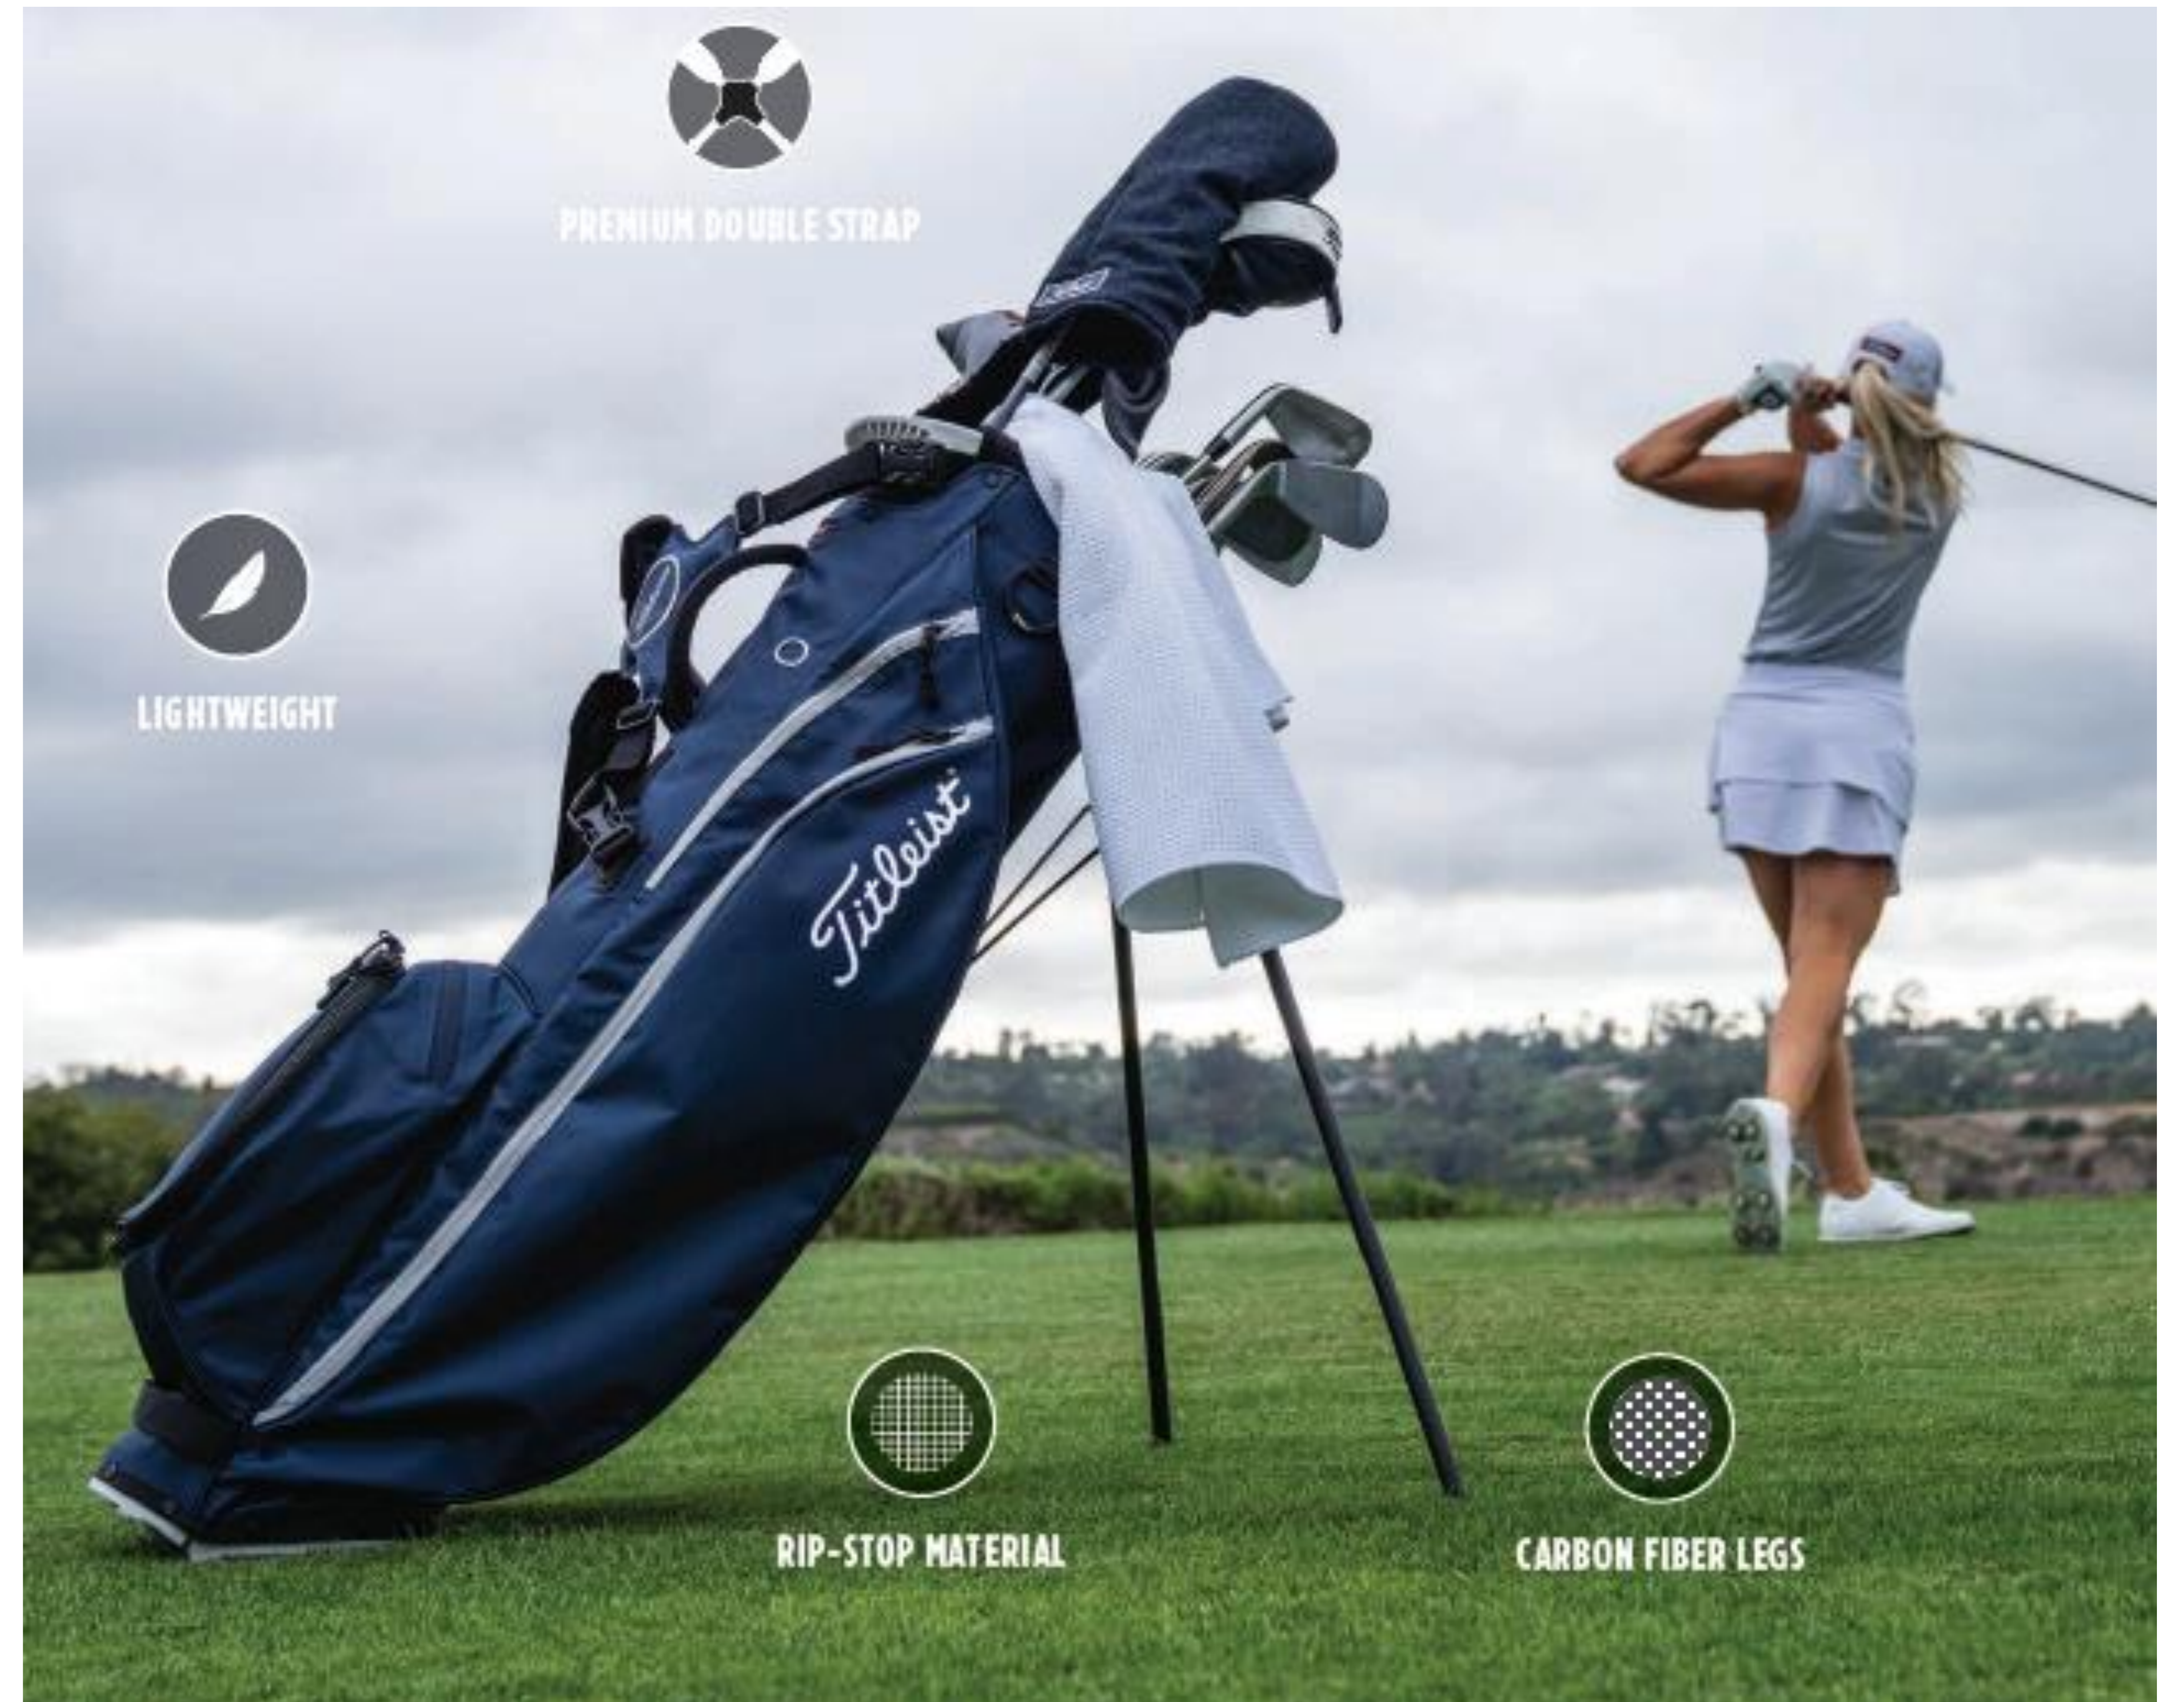

MSRP

LIMITED • LIMITED EDITION

4

2.9 LBS

6

Premium Double

\$270

All Players Bags Have Removable Ball Pockets